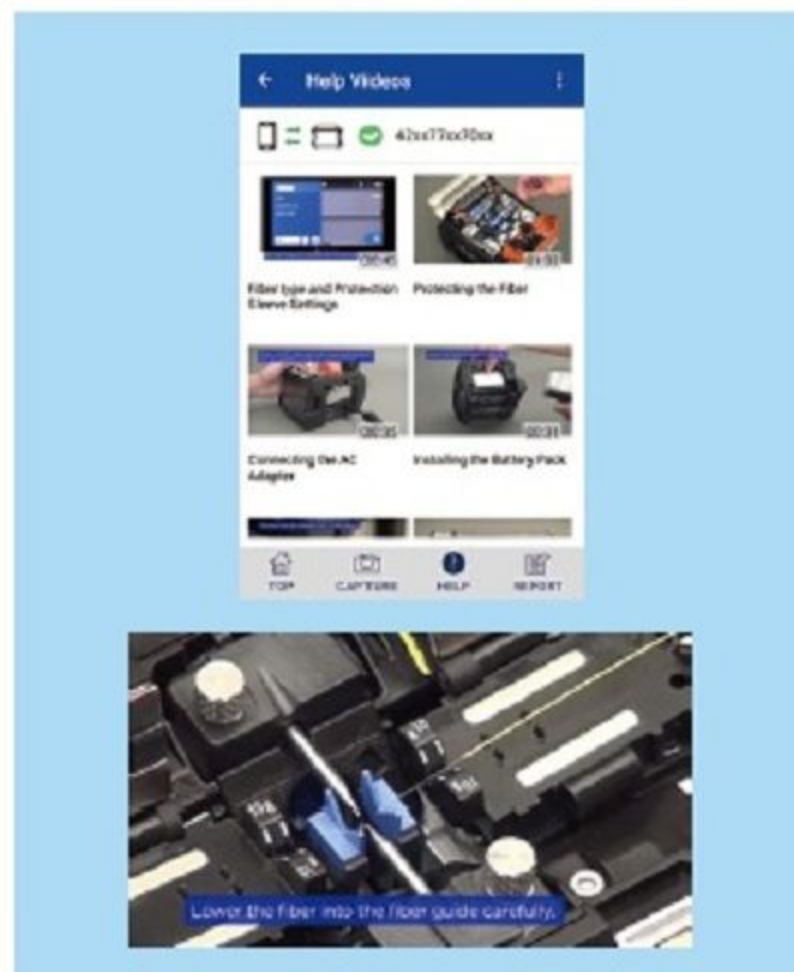

Remote Screen Capture

Capturing real-time splicer display for better support

The other useful functions will be released soon.

Help Videos

Wide range of help videos to support user training and proactive maintenance

Report Builder

Finish up your field report by several taps on your smartphone.

Auto Diagnosis

Remote health check to minimize troubles in the field.

Splicer's Firmware Update

Keep your splicer firmware up-to-date with the latest version to ensure optimum performance.