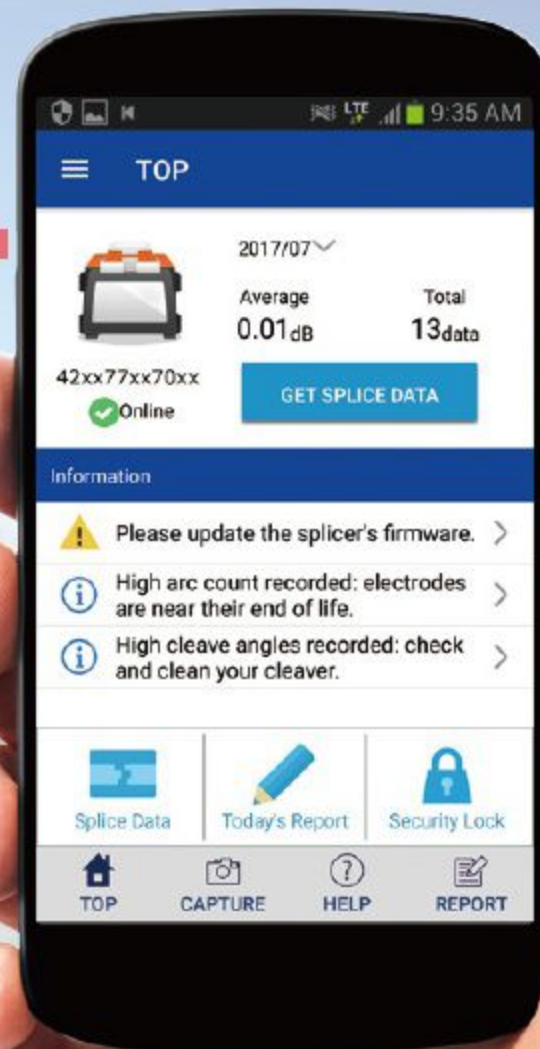

SumiCloud™

Enhance your fibre optic splicing experience.

SumiCloud is a powerful tool that supports your fusion splicer in the field. Using your smartphone, your splicer connects to the internet and Sumitomo's cloud services which include data management, asset management, firmware updates and maintenance support. Enjoy a new generation splicer experience with SumiCloud

SumiCloud Overview

Your Fusion Splicer with SumiCloud SD card.

Wireless connection

Smartphone with SumiCloud Application

Mobile 3G/4G connection

Features:

- Splice Data Management
- Remote Screen Capture
- Help Videos
- Report Builder
- Auto Diagnosis
- Splicer's Firmware Update
- Remote Lock