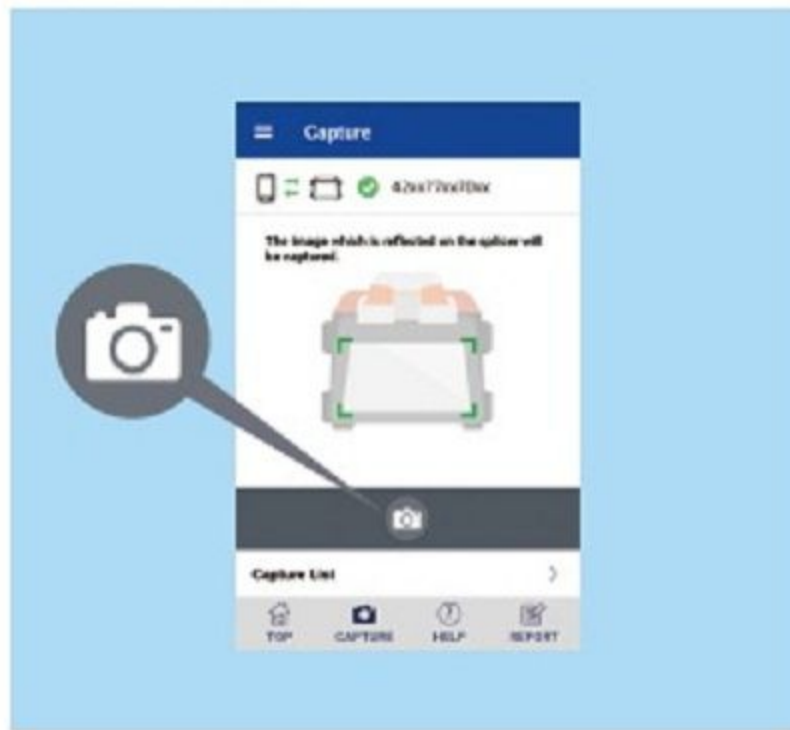

SumiCloud Server

Internet connection.

SumiCloud web app on PC's browser to view and control your splicer

SumiCloud Function

Smooth and secure support for field operators using SumiCloud smartphone app and for managers using SumiCloud web app.

SumiCloud delivers benefits to all users: telecom carriers, installation contractors, rental companies and maintenance offices.

Splice Data Management

Real time data sharing on your smartphone and web browser

Remote Screen Capture

Capturing real-time splicer display for better support

The other useful functions will be released soon.

Help Videos

Wide range of help videos to support user training and proactive maintenance